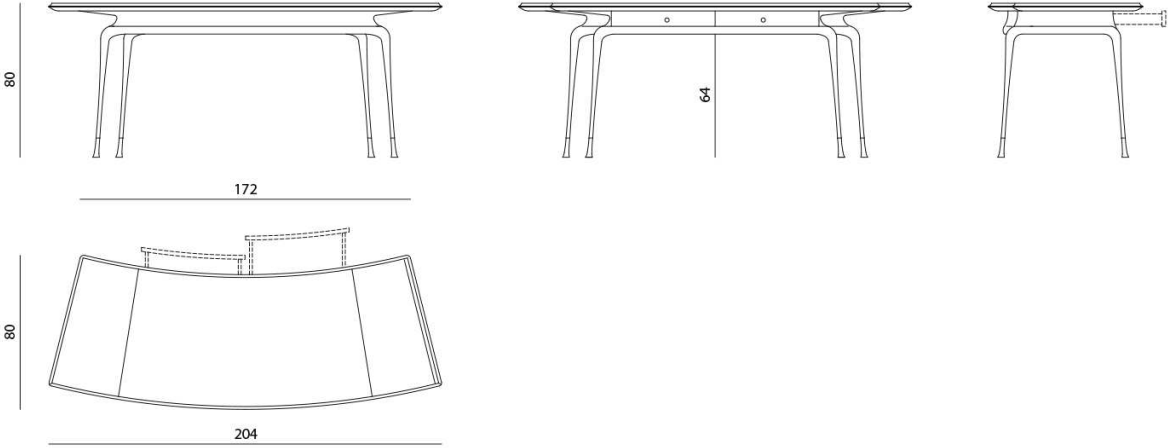

SPACES: › Sanya Office

DESIGN: › Steve Leung

© IPE Srl - Zola Predosa (BO) Italia - P.iva
03007721206